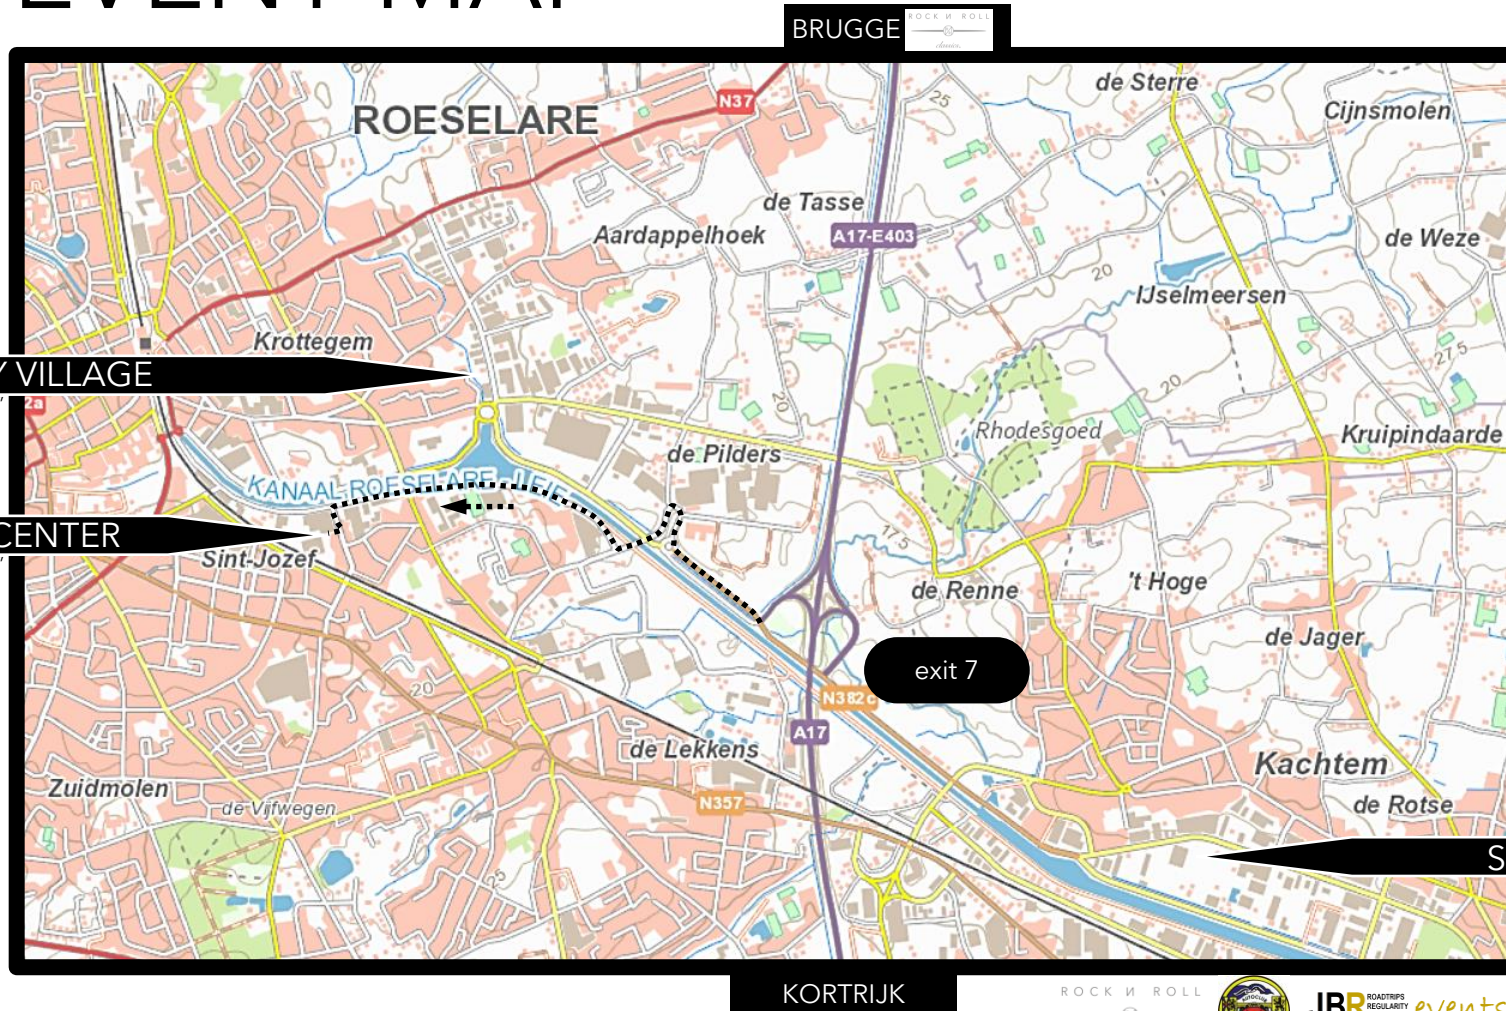

EVENT MAP

3

REGULARITY VILLAGE

N50°56'52" E03°09'07"

1

WELCOME CENTER

N50°56'29" E03°08'33"

2

SCRUTINEERING

N50°55'46" E03°11'36"

aanbevolen reisroute vanaf snelweg (afrit 7) tot 'Rally Welcome Center'